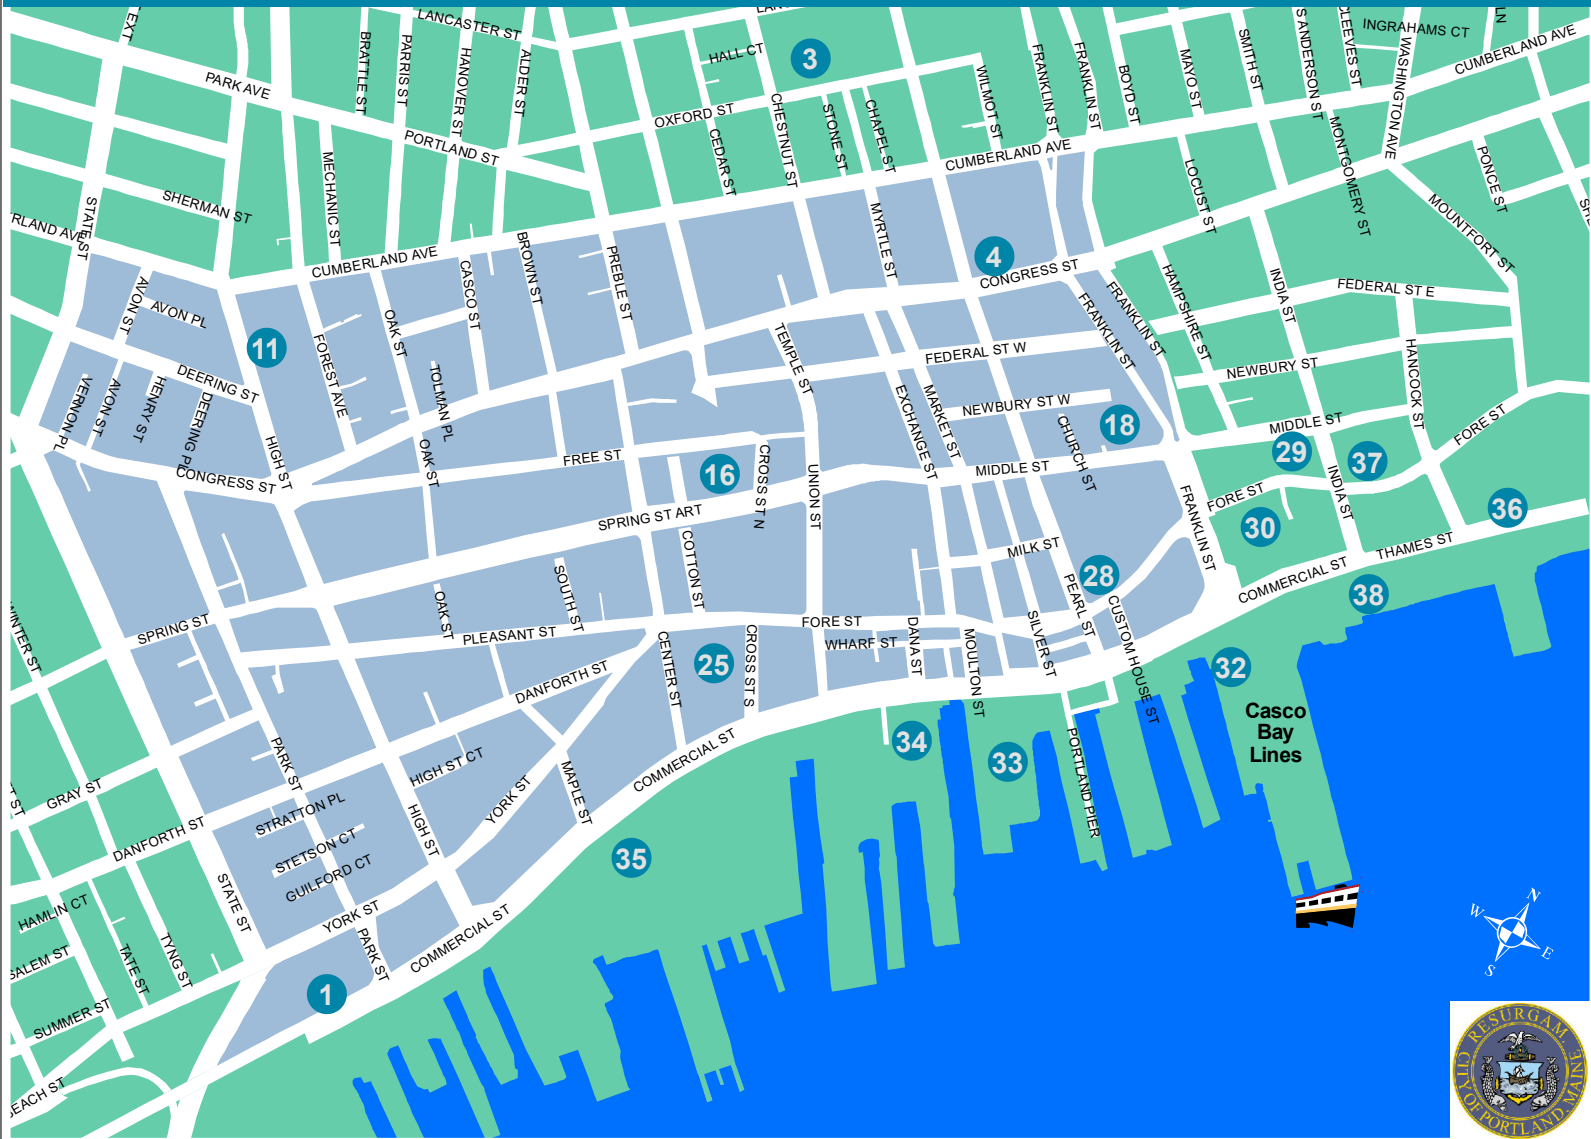

PARKING NEAR CASCO BAY LINES GARAGES & LOTS

1 Angelo's Acre Lot

441 Commercial St
207 874-8443 **\$5 Day**

3 Chestnut St. Garage

82 Chestnut St
207 747-4230

4 Top of Old Port Lot

119 Pearl St
207 871 1080

11 Gateway Parking Garage

25 Pearl St
207 358-7888

29 2 India Street Lot

2 India Street
207 747 4230

30 Simba / Hale Parking Lot

216 Fore St
207 772-5354

32 Casco Bay Garage

54 Commercial St
207 774-8653

33 DiMillo's Parking Lot

25 Long Wharf
207 772-2216

34 Fisherman's Wharf Lot

202 Commercial St
207 753-6649

35 Portland Fish Pier Lot

320 Commercial St
207 874-2842 **\$10 Day**

36 Thames St. Lot

40 Thames St **Temporarily Closed**
207 874-8443

37 Ocean Gateway Garage

167 Fore St
207 772-6327

38 Ocean Gateway Queuing Lane

2 Commercial St **Temporary May-Oct \$15 Day**
207 874-8443

Valet and TNC Options

Call Valet:: 207-808-3044
Unified Parking: 207 747-4230
Uber or Lyft